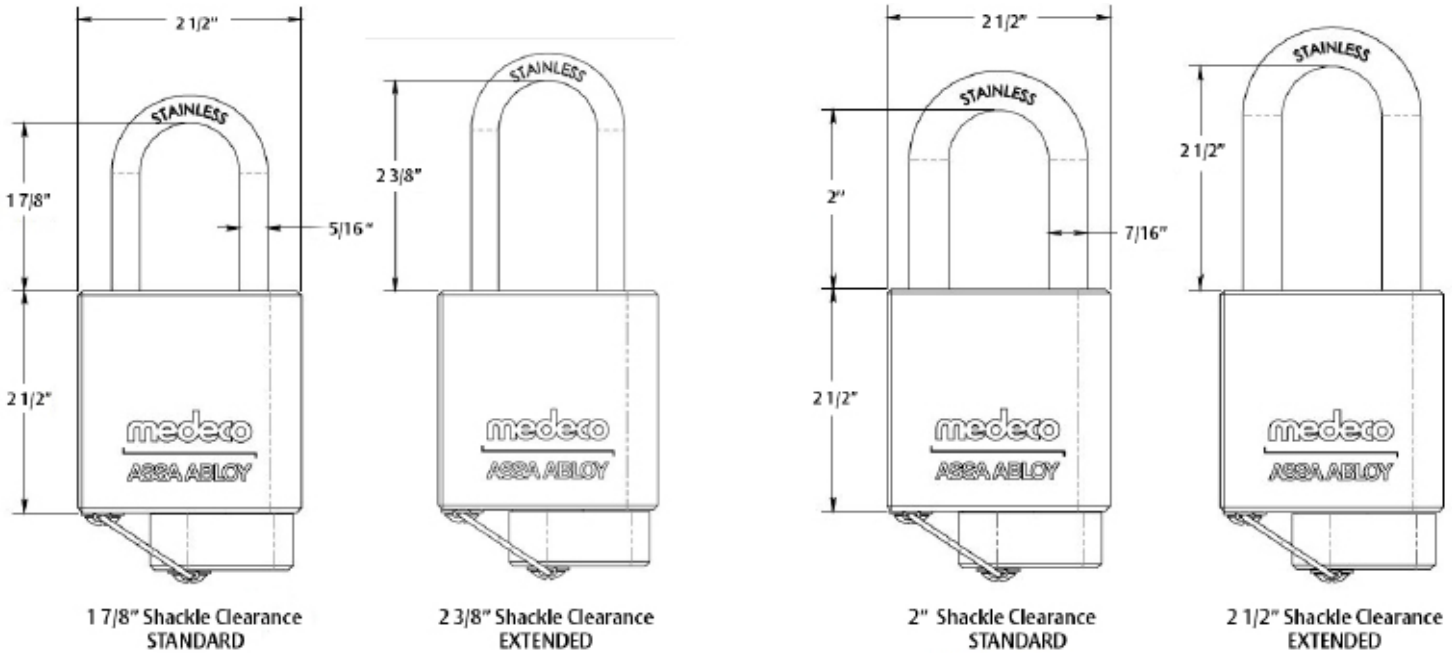

Technical Information:

- 300 Series, extruded stainless steel body resists attack and corrosion
- 5/16" and 7/16" diameter, stainless steel or boron alloy shackles
- 1 7/8", 2 3/8", 2", and 2 1/2" shackle lengths
- Weatherproof cylinder seal cap attached by a stainless steel cable
- Key retaining cylinder design
- O-ring sealed cap, cylinder, and shackles resist grime and water freeze-up at low temperatures

ECONOLITE

1250 N. Tustin Ave.
Anaheim, CA 92807
714.630.3700
www.econolite.com

Available in 5/16" and 7/16" Diameter Shackle - Regular & Extended Sizes

All Weather Padlock - 5/16" Shackle - no cylinder

Description	Part Number
AWP 5/16" dia SS shackle, less cyl, 1 7/8" clearance	50-0551L
AWP 5/16" dia SS shackle, less cyl, 2 3/8" clearance	50-0552L
AWP 5/16" dia Boron shackle, less cyl, 1 7/8" clearance	50-0553L
AWP 5/16" dia Boron shackle, less cyl, 2 3/8" clearance	50-0554L